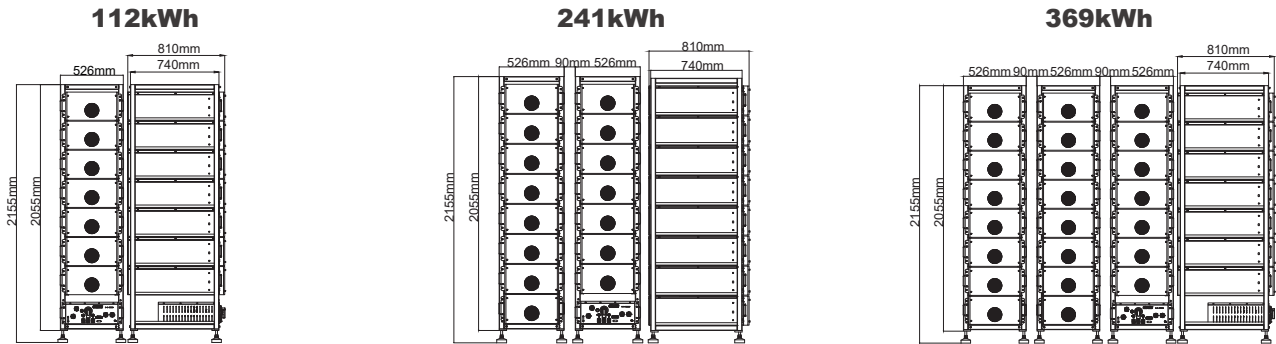

Model	SKTESS112	SKTESS241	SKTESS369
Battery Type	LiFePO4		
Nominal Capacity	314Ah		
Battery Configuration	1P112S	1P240S	1P368S
Nominal Energy	112.537kWh	241.152kWh	369.766kWh
Nominal Voltage	358.4V	768V	1177.6V
Operating Voltage Range	313.6~403.2V	672~864V	1030.4~1324.8V
Max. Continuous Charge / Discharge Current	157A		
Charge / Discharge Rate	0.5P		
Max. Charge-discharge Efficiency	95% (@25°C~30°C, 0.5P)		
Ingress Protection	IP20		
Cycle Life	≥ 6000 (@25°C ± 2°C, 0.5P / 0.5P, 70% EOL)		
Best Operating Temperature Range	0°C ~25°C		
Storage temperature	-20°C~50°C		
Relative Humidity	Up to 90% (non-condensing)		
Communication	CAN / RS485		
Cooling	Natural cooling		
Dimension	(526±2) × (810±2) × (2155±2) mm	(1142±2) × (810±2) × (2155±2) mm	(1758±2) × (810±2) × (2155±2) mm
Weight	≤970 kg	≤2000kg	≤3000kg
Max. Parallel	5		

Packing Configuration

Single Dimension (PACK)	900×542×356.2mm (7PACK)	
Single Dimension (HV BOX)	892.5×597×335mm	
Single Dimension (Battery Pack Rack)	2100×780×160mm	
Container	20'GP	40'HQ
Pieces per Container	10	20

Packing Configuration

Single Dimension (PACK)	900×542×356.2mm (15PACK)	
Single Dimension (HV BOX)	892.5×597×335mm	
Single Dimension (Battery Pack Rack)	2100×780×160mm (2 Set)	
Container	20'GP	40'HQ
Pieces per Container	4	10

Packing Configuration

Single Dimension (PACK)	900×542×356.2mm (23PACK)	
Single Dimension (HV BOX)	892.5×597×335mm	
Single Dimension (Battery Pack Rack)	2100×780×160mm (3 Set)	
Container	20'GP	40'HQ
Pieces per Container	3	7