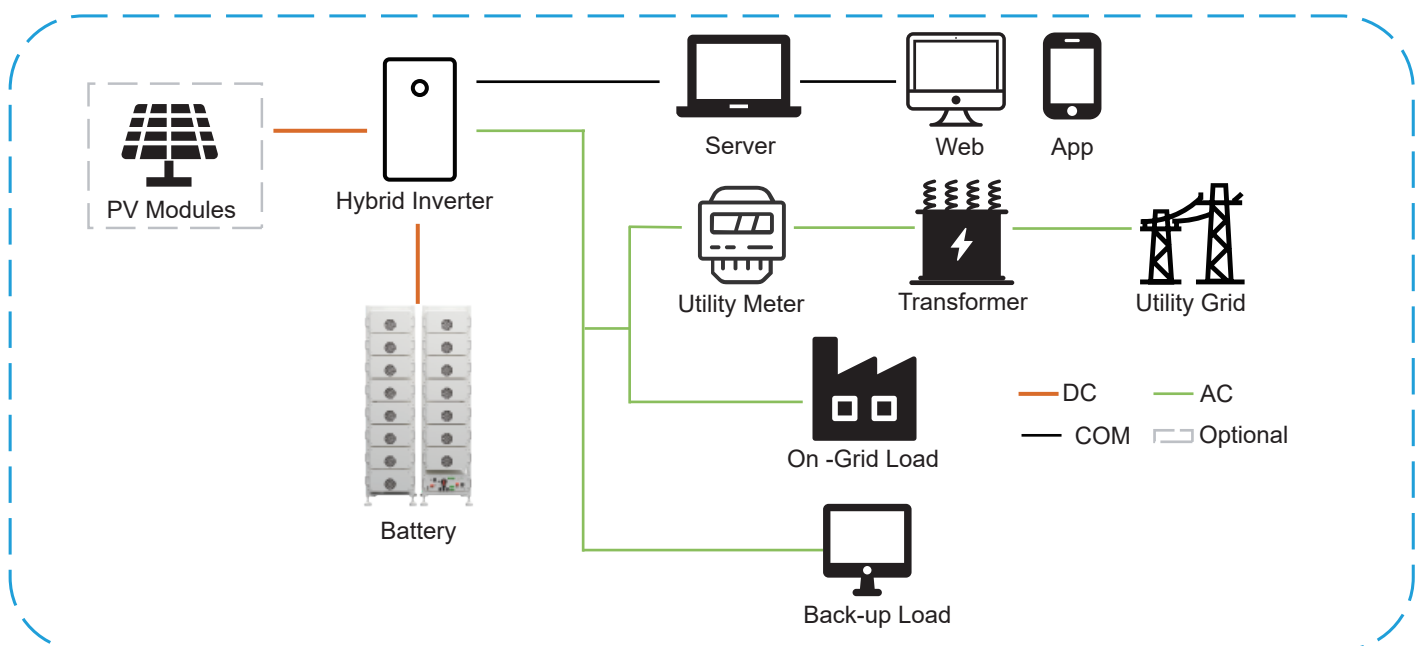

112 / 241 / 369kWh BATTERY

Rack-mounted Commercial & Industrial Battery

Cost-Effectiveness
 Rack-mounted design, small space occupation and high utilization rate.

Convenient deployment
 Adopting mainstream embedded standard size, making installation and maintenance convenient.

Efficiency upgrade
 LFP314Ah ultra-large capacity, with a 12% increase in capacity efficiency

Intelligent operation and maintenance
 BMS cloud-edge collaboration technology realizes remote real-time system monitoring and unmanned real-time monitoring.

Model	SKTESS112	SKTESS241	SKTESS369
Battery Type	LiFePO4		
Nominal Capacity	314Ah		
Battery Configuration	1P112S	1P240S	1P368S
Nominal Energy	112.537kWh	241.152kWh	369.766kWh
Nominal Voltage	358.4V	768V	1177.6V
Operating Voltage Range	313.6~403.2V	672~864V	1030.4~1324.8V
Max. Continuous Charge / Discharge Current	157A		
Charge / Discharge Rate	0.5P		
Max. Charge-discharge Efficiency	95% (@25°C~30°C, 0.5P)		
Ingress Protection	IP20		
Cycle Life	≥ 6000 (@25°C ± 2°C, 0.5P / 0.5P, 70% EOL)		
Best Operating Temperature Range	0°C ~25°C		
Storage temperature	-20°C~50°C		
Relative Humidity	Up to 90% (non-condensing)		
Communication	CAN / RS485		
Cooling	Natural cooling		
Dimension	(526±2) × (810±2) × (2155±2) mm	(1142±2) × (810±2) × (2155±2) mm	(1758±2) × (810±2) × (2155±2) mm
Weight	≤970 kg	≤2000kg	≤3000kg
Max. Parallel	5		